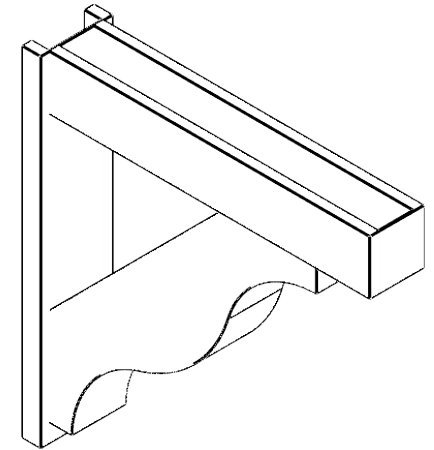

ITEM NUMBER: OUTUROC060X080X38000X38000X060X020X060FST44RCPR

6"W TOP X 8"W BACK X 38"D X 38"H X 6"T TOP X 2"T BACK TIMBERTHANE ROUGH CEDAR FUNSTON FAUX WOOD OPEN OUTLOOKER, BLOCK TOP AND BACK, 6"W CLOSED BRACE, PRIMED TAN

EKENA MILLWORK
2300 WEST MAIN ST.
CLARKSVILLE, TX 75426
TOLL FREE: 866-607-0453
WWW.EKENAMILLWORK.COM

NOTES

1. INSTALLATION TO BE COMPLETED IN ACCORDANCE WITH MANUFACTURER'S SPECIFICATIONS.
2. DRAWING MAY NOT BE TO SCALE
3. THIS DRAWING IS INTENDED FOR DESIGN AND PLANNING PURPOSES ONLY.
4. ALL INFORMATION CONTAINED HEREIN WAS CURRENT AT THE TIME OF DEVELOPMENT BUT MUST BE REVIEWED AND APPROVED BY THE PRODUCT MANUFACTURER TO BE CONSIDERED ACCURATE.
5. TIMBERTHANE ARCHITECTURAL PRODUCTS ARE MADE FROM HIGH DENSITY URETHANE AND COME FACTORY PRIMED