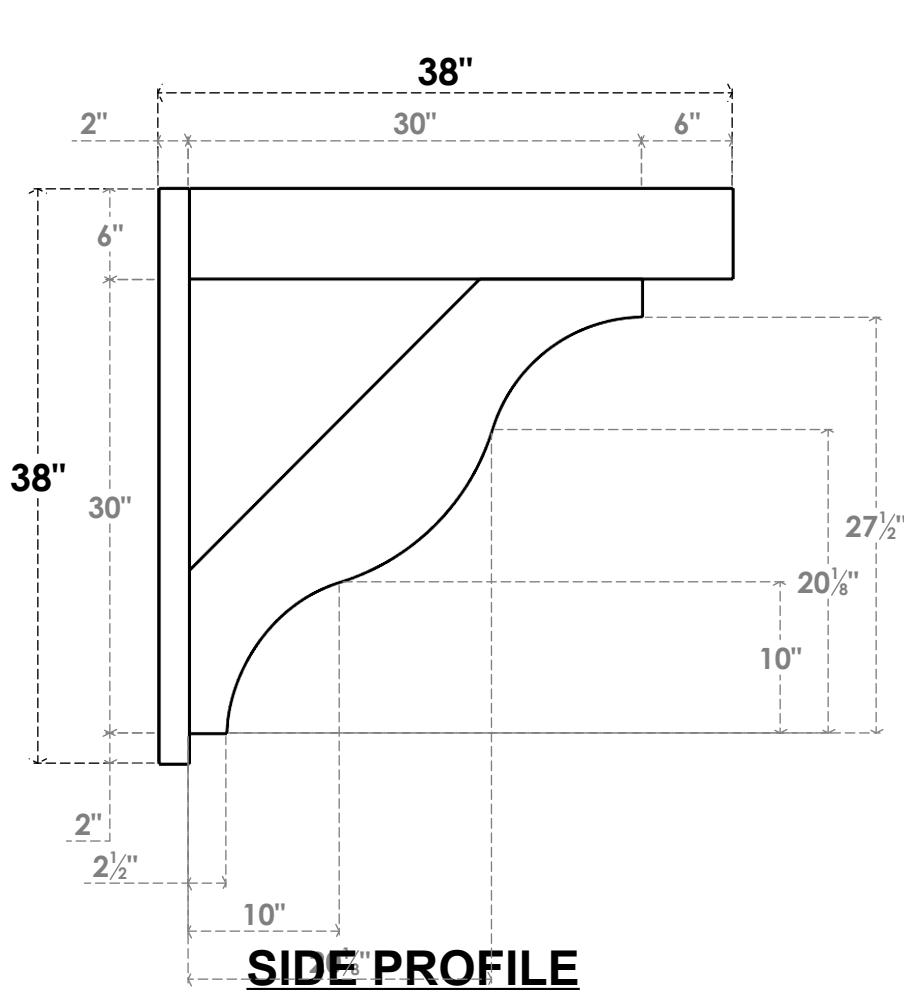

ITEM NUMBER: OUTUROC060X080X38000X38000X060X020X060FST44RCPR

6"W TOP X 8"W BACK X 38"D X 38"H X 6"T TOP X 2"T BACK TIMBERTHANE ROUGH CEDAR FUNSTON FAUX WOOD OPEN OUTLOOKER, BLOCK TOP AND BACK, 6"W CLOSED BRACE, PRIMED TAN

EKENA MILLWORK
2300 WEST MAIN ST.
CLARKSVILLE, TX 75426
TOLL FREE: 866-607-0453
WWW.EKENAMILLWORK.COM

NOTES

1. INSTALLATION TO BE COMPLETED IN ACCORDANCE WITH MANUFACTURER'S SPECIFICATIONS.
2. DRAWING MAY NOT BE TO SCALE
3. THIS DRAWING IS INTENDED FOR DESIGN AND PLANNING PURPOSES ONLY.
4. ALL INFORMATION CONTAINED HEREIN WAS CURRENT AT THE TIME OF DEVELOPMENT BUT MUST BE REVIEWED AND APPROVED BY THE PRODUCT MANUFACTURER TO BE CONSIDERED ACCURATE.
5. TIMBERTHANE ARCHITECTURAL PRODUCTS ARE MADE FROM HIGH DENSITY URETHANE AND COME FACTORY PRIMED