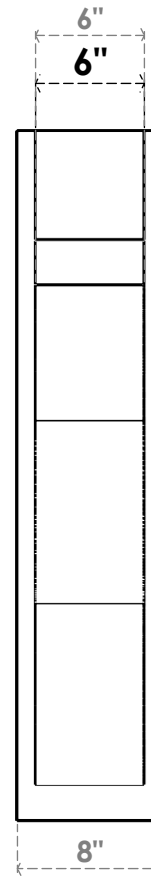

ITEM NUMBER: OUTUROC060X080X38000X38000X060X020X060FST44RCPR

6"W TOP X 8"W BACK X 38"D X 38"H X 6"T TOP X 2"T BACK TIMBERTHANE ROUGH CEDAR FUNSTON FAUX WOOD OPEN OUTLOOKER, BLOCK TOP AND BACK, 6"W CLOSED BRACE, PRIMED TAN

EKENA MILLWORK
2300 WEST MAIN ST.
CLARKSVILLE, TX 75426
TOLL FREE: 866-607-0453
WWW.EKENAMILLWORK.COM

NOTES

1. INSTALLATION TO BE COMPLETED IN ACCORDANCE WITH MANUFACTURER'S SPECIFICATIONS.
2. DRAWING MAY NOT BE TO SCALE
3. THIS DRAWING IS INTENDED FOR DESIGN AND PLANNING PURPOSES ONLY.
4. ALL INFORMATION CONTAINED HEREIN WAS CURRENT AT THE TIME OF DEVELOPMENT BUT MUST BE REVIEWED AND APPROVED BY THE PRODUCT MANUFACTURER TO BE CONSIDERED ACCURATE.
5. TIMBERTHANE ARCHITECTURAL PRODUCTS ARE MADE FROM HIGH DENSITY URETHANE AND COME FACTORY PRIMED